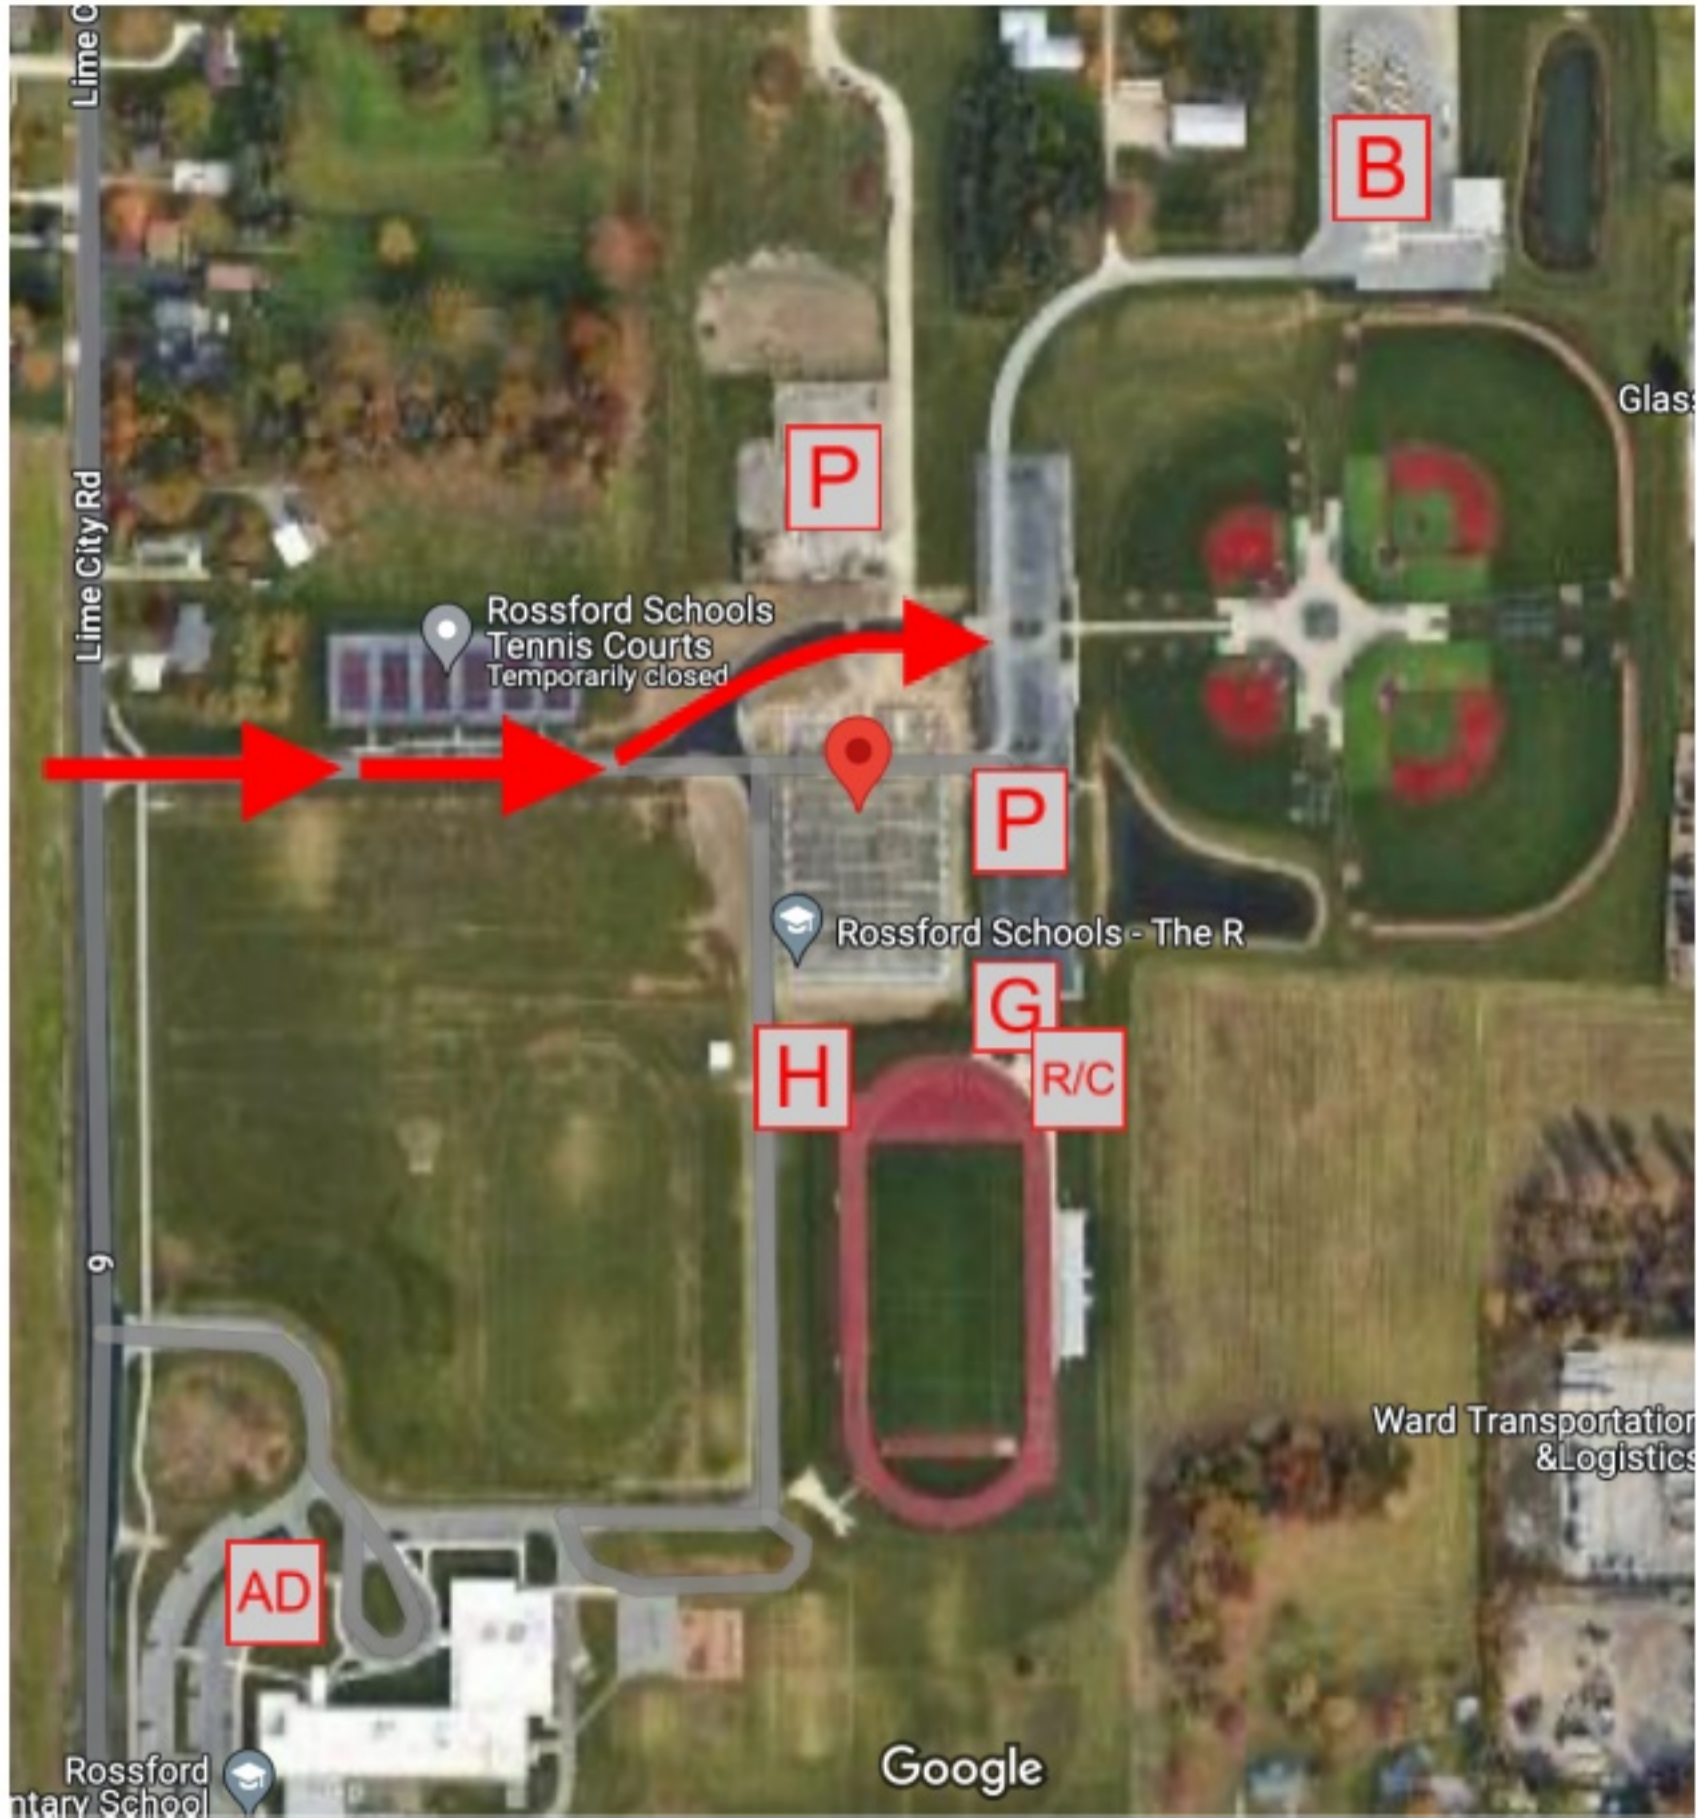

NBC Track and Field Meet

May 11, 2024

ROSSFORD ATHLETIC COMPLEX
28600 LIME CITY ROAD
Rossford, OH 43551

P Spectator Parking

B Bus Parking

G Team/Spectator Entrance

R/C Restrooms and Concessions

H Coaches Hospitality Tent

AD Additional Parking